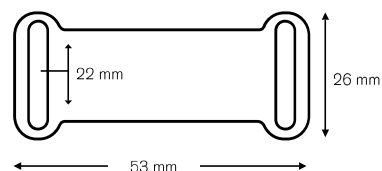

Dispensing cosmetic mirror

- Diameter 17 cm
- With 1 x and 2x magnification

7290 02

Hand cosmetic mirror

- Diameter 17 cm
- Total length 30 cm
- With 1 x and 2x magnification

7290 03

Cosmetic mirror – with suction cups

1436 00  20 pieces

Price tags

- Price tags for almost all frame models
- To slide onto the temple

- Different shapes and sizes
- To be used with: 1. Lens marking pen (clean with spirit) 2. Labels 0081 00

0080 01 500 pieces

0083 00 200 pieces

0083 10 200 pieces

0083 40 200 pieces

0083 60 200 pieces

Adhesive labels

- Self-adhesive label
- Suitable for all B & S price tags
- White paper

0081 00 264 pieces

65 x 10 mm, divisible in two equal parts

Small metal screwdriver

- With 5 different functions, slotted blade, phillips blade and 3 nutdrivers
- Blades width: \ominus 1.8 mm, \oplus 1.8 mm
- Nutdriver: 2.02; 2.32; 2.57
- Colours: Blue, Red, Green, Purple, Orange