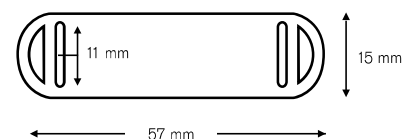

1442 00  20 pieces

1442 10  100 pieces

PE bag with zipper

- Suitable for DIN A5 sheets
- Visible content because of the transparent PE material of the bag
- Stable and flexible at the same time
- Easy to open due to a zipper
- For improved organization in the workshop because frame, lenses and file card is in one bag
- Perfect transport solution for external glazing
- Outside dimensions (L x B): 22 x 17,5 cm
- Inside dimensions (L x B): 21,5 x 15 cm

1436 00  20 pieces

Price tags

- Price tags for almost all frame models
- To slide onto the temple

- Different shapes and sizes
- To be used with: 1. Lens marking pen (clean with spirit) 2. Labels 0081 00

0080 01 500 pieces

0083 00 200 pieces

0083 10 200 pieces

0083 40 200 pieces

0083 60 200 pieces

Adhesive labels

- Self-adhesive label
- Suitable for all B & S price tags
- White paper

0081 00 264 pieces

65 x 10 mm, divisible in two equal parts

Small metal screwdriver

- With 5 different functions, slotted blade, phillips blade and 3 nutdrivers
- Blades width: \ominus 1.8 mm, \oplus 1.8 mm
- Nutdriver: 2.02; 2.32; 2.57
- Colours: Blue, Red, Green, Purple, Orange