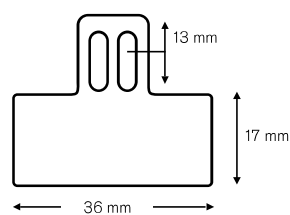

1442 00  20 pieces

1442 10  100 pieces

PE bag with zipper

- Suitable for DIN A5 sheets
- Visible content because of the transparent PE material of the bag
- Stable and flexible at the same time
- Easy to open due to a zipper
- For improved organization in the workshop because frame, lenses and file card is in one bag
- Perfect transport solution for external glazing
- Outside dimensions (L x B): 22 x 17,5 cm
- Inside dimensions (L x B): 21,5 x 15 cm

1436 00  20 pieces

Price tags

- Price tags for almost all frame models
- To slide onto the temple

- Different shapes and sizes
- To be used with: 1. Lens marking pen (clean with spirit) 2. Labels 0081 00

0080 01 500 pieces

0083 00 200 pieces

0083 10 200 pieces

0083 40 200 pieces

0083 60 200 pieces

Adhesive labels

- Self-adhesive label
- Suitable for all B & S price tags
- White paper

0081 00 264 pieces

65 x 10 mm, divisible in two equal parts

Small metal screwdriver

- With 5 different functions, slotted blade, phillips blade and 3 nutdrivers
- Blades width: \ominus 1.8 mm, \oplus 1.8 mm
- Nutdriver: 2.02; 2.32; 2.57
- Colours: Blue, Red, Green, Purple, Orange