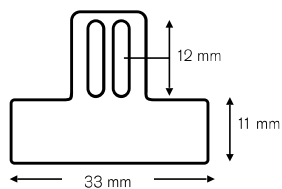

Dispensing cosmetic mirror

- Diameter 17 cm
- With 1 x and 2x magnification

7290 02

Hand cosmetic mirror

- Diameter 17 cm
- Total length 30 cm
- With 1 x and 2x magnification

7290 03

Cosmetic mirror – with suction cups

1431 10  20 pieces

PVC bag – opticover

- Suitable for DIN A5 worksheets
- Visible content because of the transparent PVC material of the bag
- Stable and flexible as well
- Easy to open
- Rounded corners
- Frames, lenses and worksheet in one bag
- For a better organisation in workshop and sales room
- Outside dimensions (L x B): 22 x 15,4 cm
- Inside dimensions (L x B): 21,5 x 15 cm

1442 00  20 pieces

1442 10  100 pieces

PE bag with zipper

- Suitable for DIN A5 sheets
- Visible content because of the transparent PE material of the bag
- Stable and flexible at the same time
- Easy to open due to a zipper
- For improved organization in the workshop because frame, lenses and file card is in one bag
- Perfect transport solution for external glazing
- Outside dimensions (L x B): 22 x 17,5 cm
- Inside dimensions (L x B): 21,5 x 15 cm

1436 00  20 pieces

Price tags

- Price tags for almost all frame models
- To slide onto the temple

- Different shapes and sizes
- To be used with: 1. Lens marking pen (clean with spirit) 2. Labels 0081 00