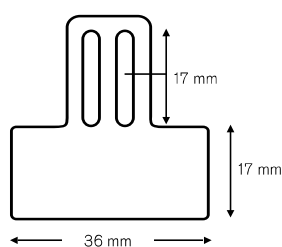

1442 00  20 pieces

1442 10  100 pieces

PE bag with zipper

- Suitable for DIN A5 sheets
- Visible content because of the transparent PE material of the bag
- Stable and flexible at the same time
- Easy to open due to a zipper
- For improved organization in the workshop because frame, lenses and file card is in one bag
- Perfect transport solution for external glazing
- Outside dimensions (L x B): 22 x 17,5 cm
- Inside dimensions (L x B): 21,5 x 15 cm

1436 00  20 pieces

Price tags

- Price tags for almost all frame models
- To slide onto the temple

- Different shapes and sizes
- To be used with: 1. Lens marking pen (clean with spirit) 2. Labels 0081 00

0080 01 500 pieces

0083 00 200 pieces

0083 10 200 pieces

0083 40 200 pieces

0083 60 200 pieces

Adhesive labels

- Self-adhesive label
- Suitable for all B & S price tags
- White paper

0081 00 264 pieces

65 x 10 mm, divisible in two equal parts

Small metal screwdriver

- With 5 different functions, slotted blade, phillips blade and 3 nutdrivers
- Blades width: \ominus 1.8 mm, \oplus 1.8 mm
- Nutdriver: 2.02; 2.32; 2.57
- Colours: Blue, Red, Green, Purple, Orange