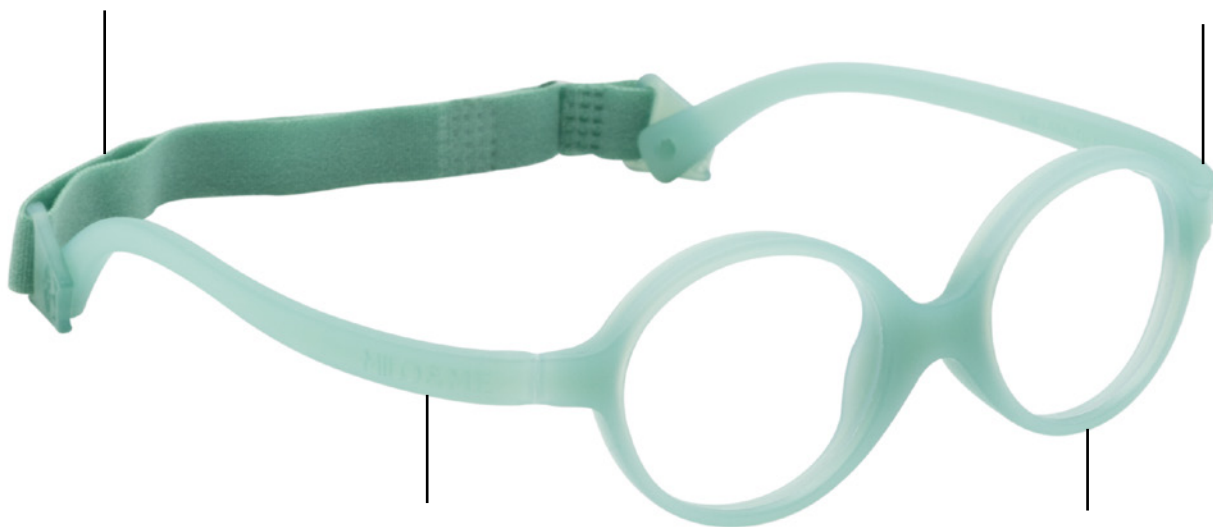

Adjustable
temple ends

Plasticiser-free
TPE material

Flexible
TR90 material

110° V-Groove
for simple glazing

Solid frames

Transparent frames

INCLUDED

Each Milo & Me frame will be delivered with a head-band, silicon non-slip temple ends, a microfiber bag, zipper case and a sticker.

- Black case – solid frames
- Grey case – transparent frames

**FLEXIBLE AND
RESISTANT
FRAMES**

BABY FRAMES

Adjustable headband

Hinge free construction

Plasticiser-free TPE material

Extra deep 110° V-groove for a stable fit of the lenses